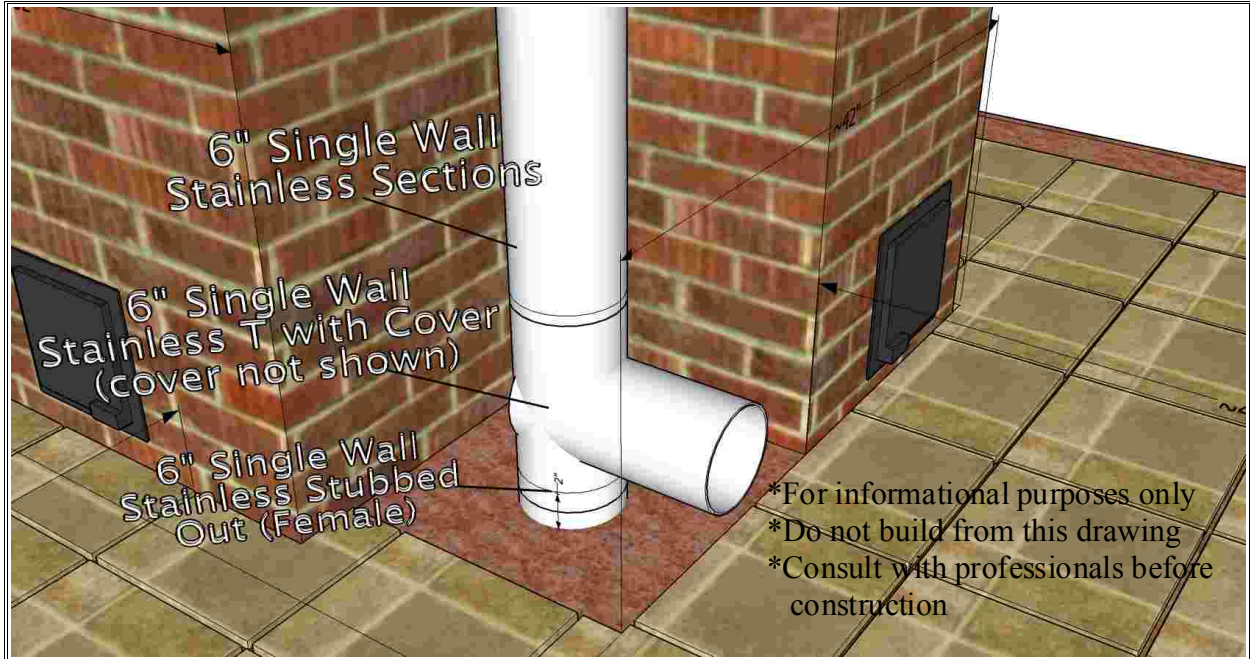

Masonry Heater Design House Dougherty Project - July 2009