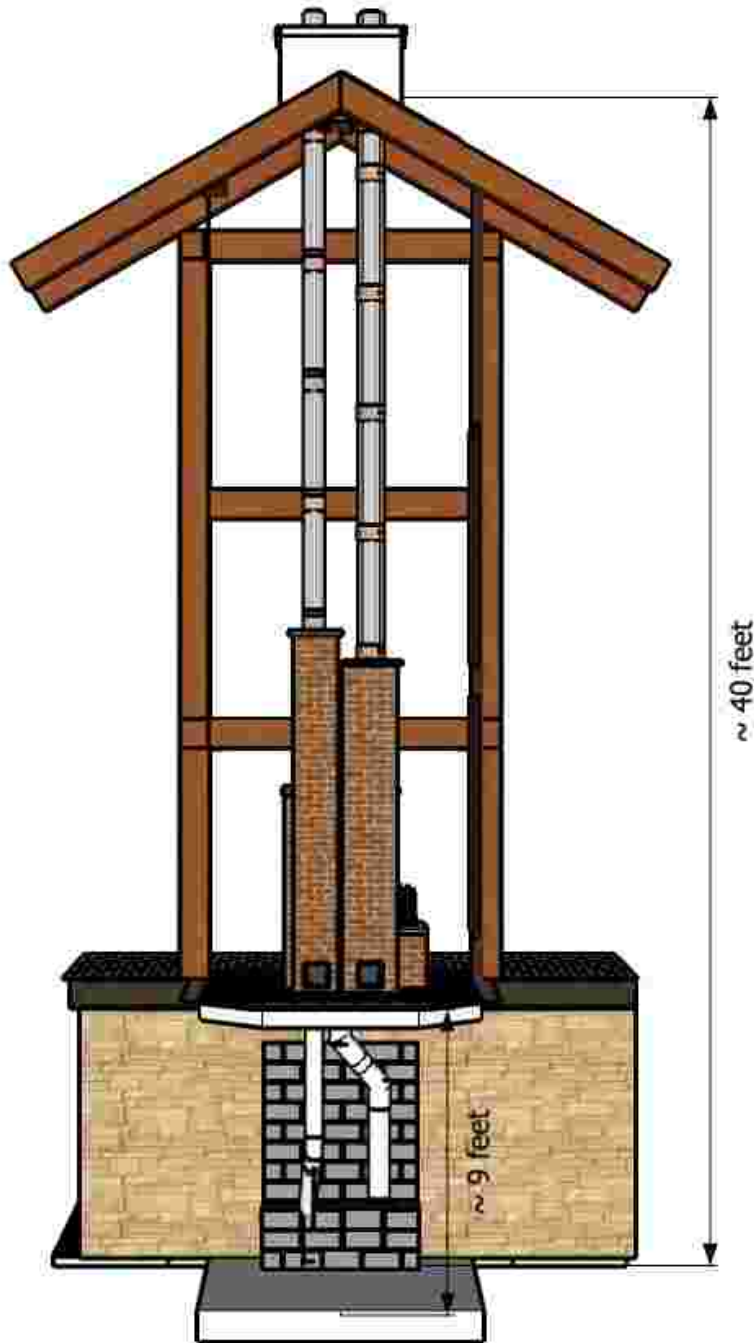

Masonry Heater Design House Dougherty Project - July 2009

*For informational purposes only
*Do not build from this drawing
*Consult with professionals before construction