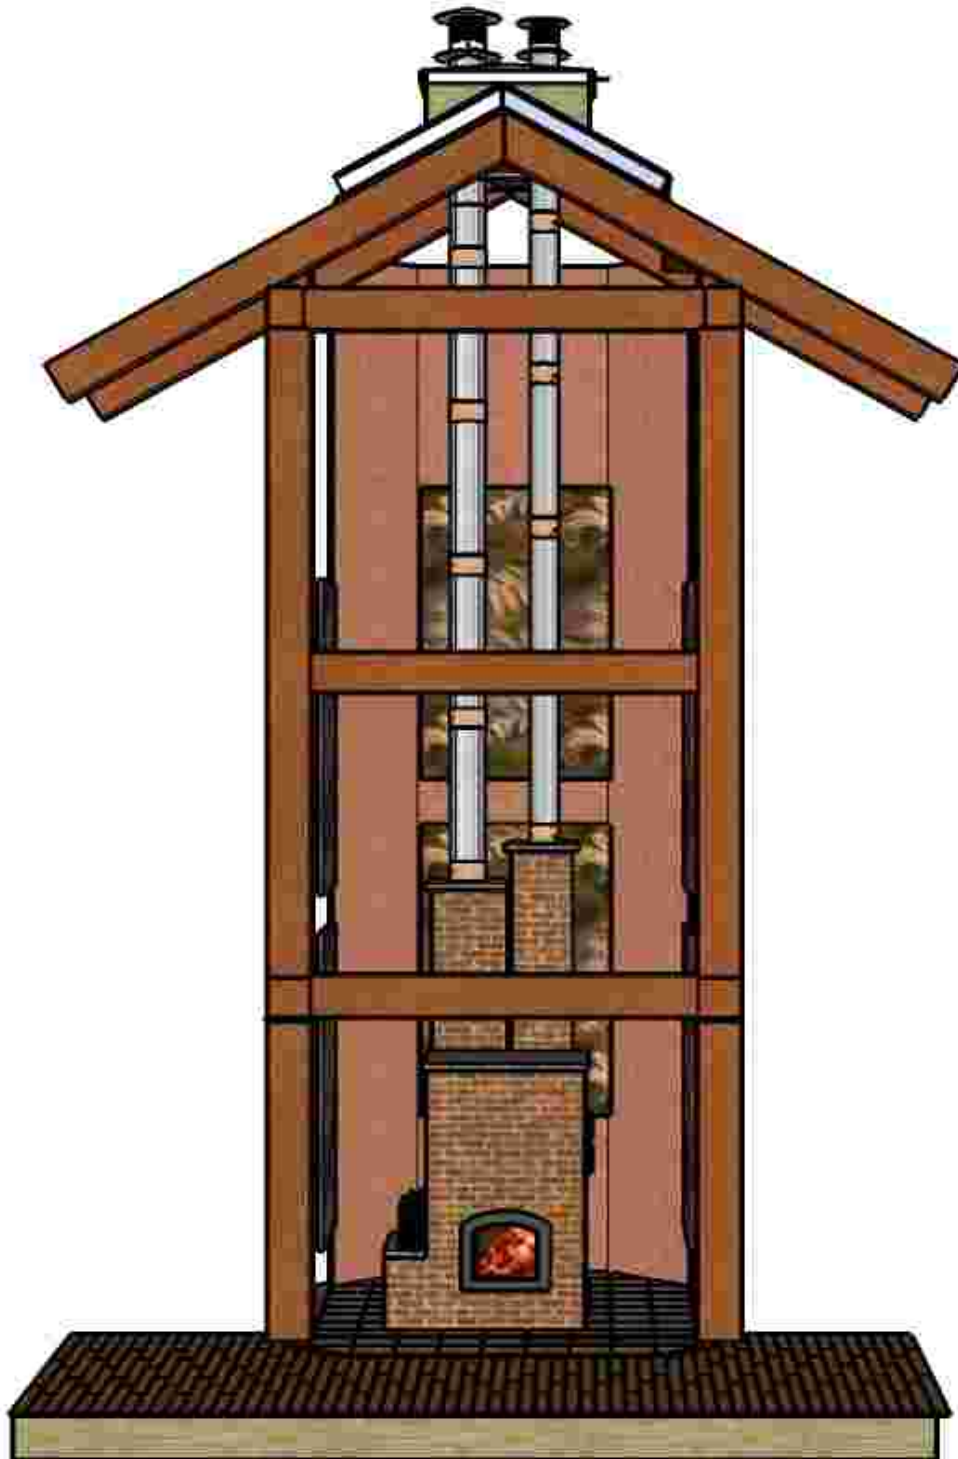

Masonry Heater Design House Dougherty Project - July 2009

Masonry Heater Design House Dougherty Project - July 2009

Masonry Heater Design House Dougherty Project - July 2009

Masonry Heater Design House Dougherty Project - July 2009

Masonry Heater Design House Dougherty Project - July 2009

Masonry Heater Design House Dougherty Project - July 2009

*For informational purposes only
*Do not build from this drawing
*Consult with professionals before construction

Masonry Heater Design House Dougherty Project - July 2009